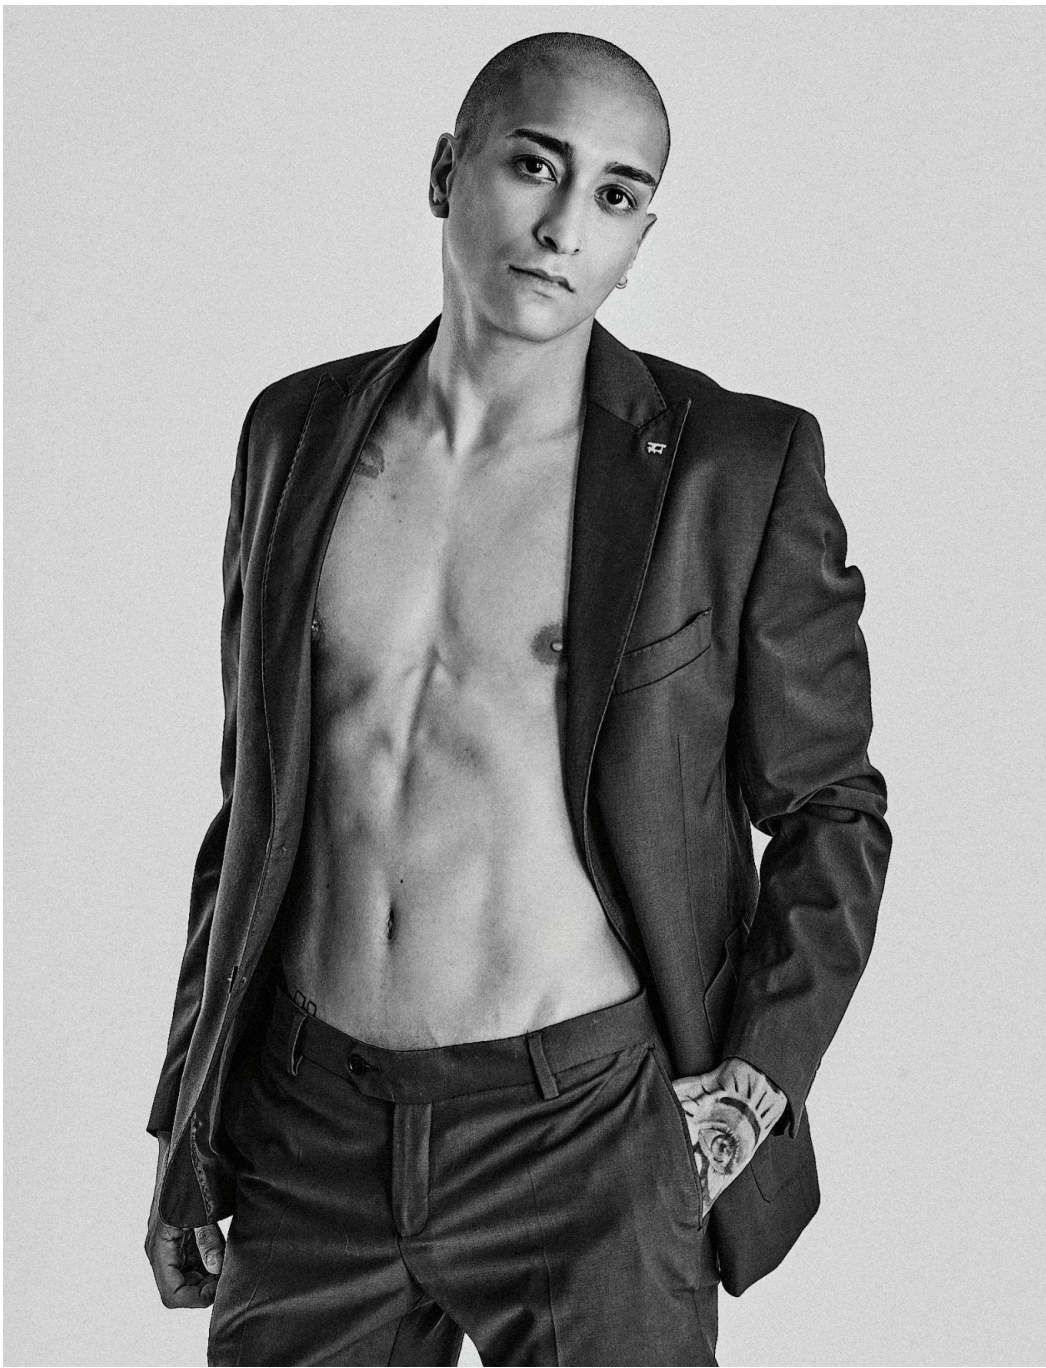

GIULIO GAYED

FIRENZE

Height

6'7" / 185 CM

Chest

37 / 95 CM

Waist

31 / 79 CM

Hips

33 / 84 CM

Suit

64

Shoe

9 / 43 EU

Hair

SHAVED (BLACK)

Eyes

BROWN

GIULIO GAYED

Height: 6'7" / 185 CM

Chest: 37 / 95 CM

Waist: 31 / 79 CM

Hips: 33 / 84 CM

Suit: 64

Shoe: 9 / 43 EU

Hair: SHAVED (BLACK)

Eyes: BROWN