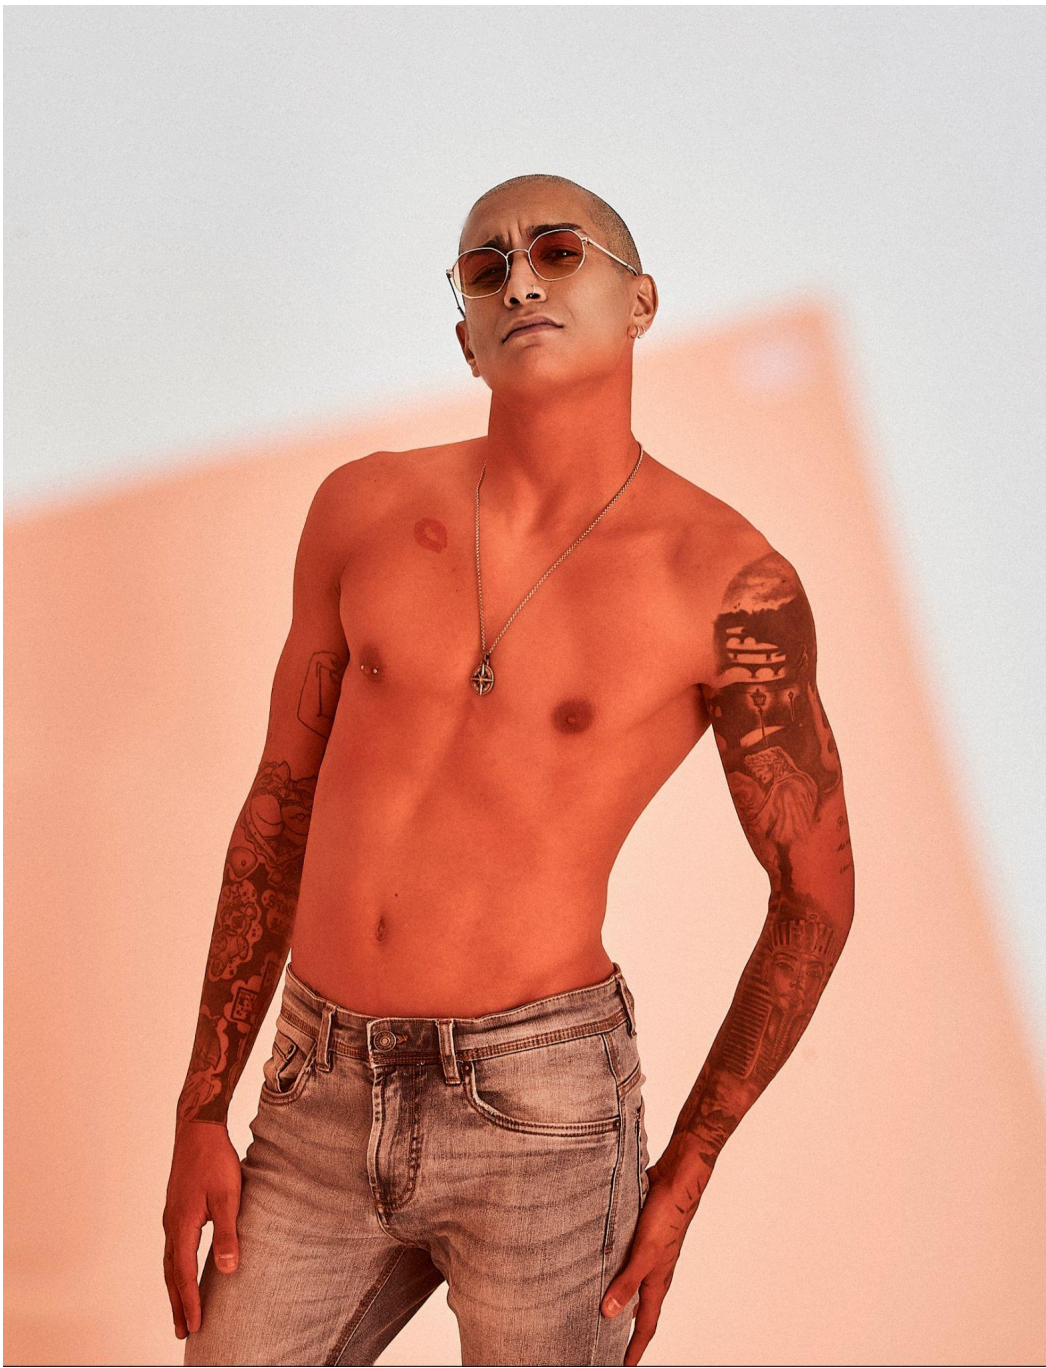

GIULIO GAYED

FIRENZE

Height

6'7" / 185 CM

Chest

37 / 95 CM

Waist

31 / 79 CM

Hips

33 / 84 CM

Suit

64

Shoe

9 / 43 EU

Hair

SHAVED (BLACK)

Eyes

BROWN

GIULIO GAYED

Height: 6'7" / 185 CM

Chest: 37 / 95 CM

Waist: 31 / 79 CM

Hips: 33 / 84 CM

Suit: 64

Shoe: 9 / 43 EU

Hair: SHAVED (BLACK)

Eyes: BROWN